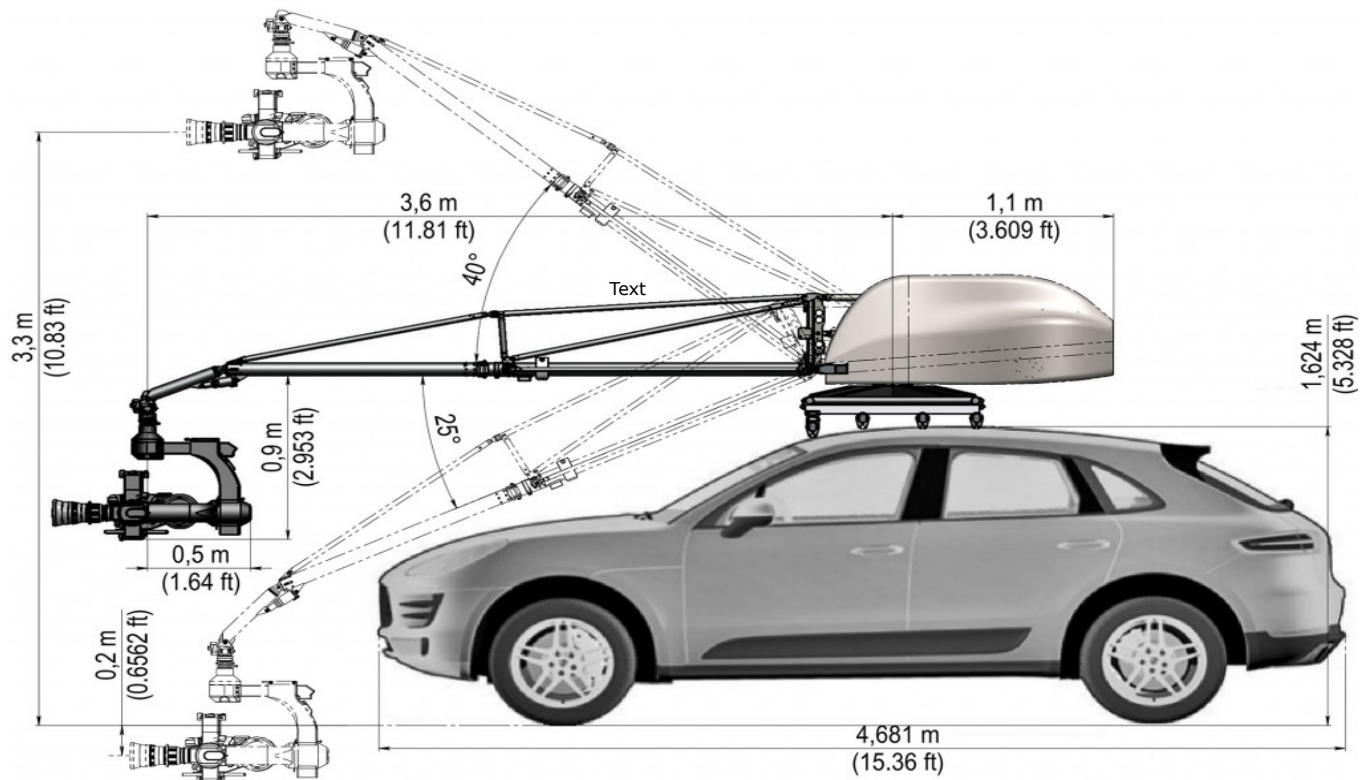

The Russian Arm <sup>dynamic</sup> is lightweight and compact, but powerful enough to go high speed and work in most challenging conditions. It is capable of 360° pan, tilting up and down, allowing a wide range of impressively stable, smooth and very dynamic shots. The Russian Arm <sup>dynamic</sup> system is operated via a joystick consoles from within a camera car.

- **Specifications:**

- Arm length 3.6m
- Lens height 3,3m
- Tilt 45°,
- Pan 360°, + - 3 rotations
- Pan speed max 4.5 sec
- Tilt speed max 1.5 sec / 45°
- Payload 24kg
- Weight with camera max 180kg; Max. speed up to 160km/hr.
- See more on <https://www.facebook.com/pg/www.filmotechnic.nl/videos/>